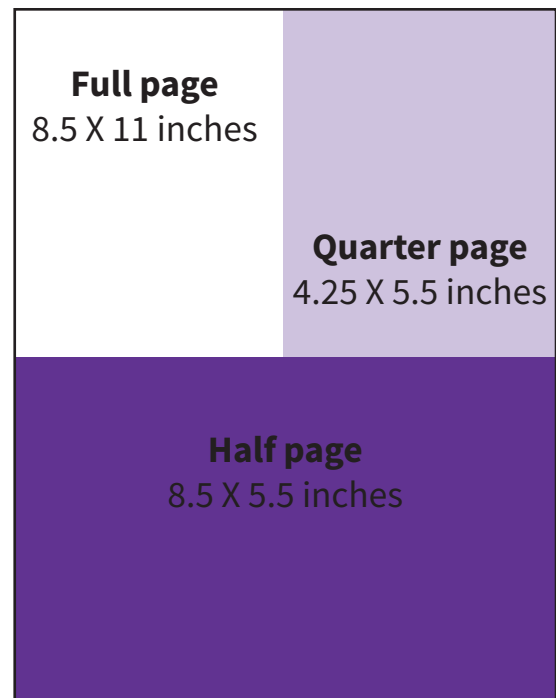

INDEX

Rate Card

2024-25

The Index

For more than a century, The Index has reported on events and issues affecting the campus and community. Issues of the paper are available across campus, as well as at selected locations throughout Kirksville. The Index is published approximately six times per semester in a news magazine format.

Black and white

	Full	1/2	1/4
Campus	\$145	\$85	\$45
Local	\$210	\$120	\$65
National	\$375	\$200	\$105

One color

	Full	1/2	1/4
Campus	\$240	\$135	\$75
Local	\$305	\$170	\$95
National	\$485	\$255	\$135

Full color

	Full	1/2	1/4
Campus	\$330	\$190	\$105
Local	\$400	\$225	\$125
National	\$590	\$315	\$165

(available on back, inside front or inside back pages)

Publication Dates Spring 2025 Semester

Jan. 30
March 27

Feb. 13
April 10

300 X 169

16:9 ratio for horizontal
landscape designs

300 X 225

4:3 ratio for
larger square designs

300 X 400

4:3 ratio portrait for longer
designs

Per Week:

300x169